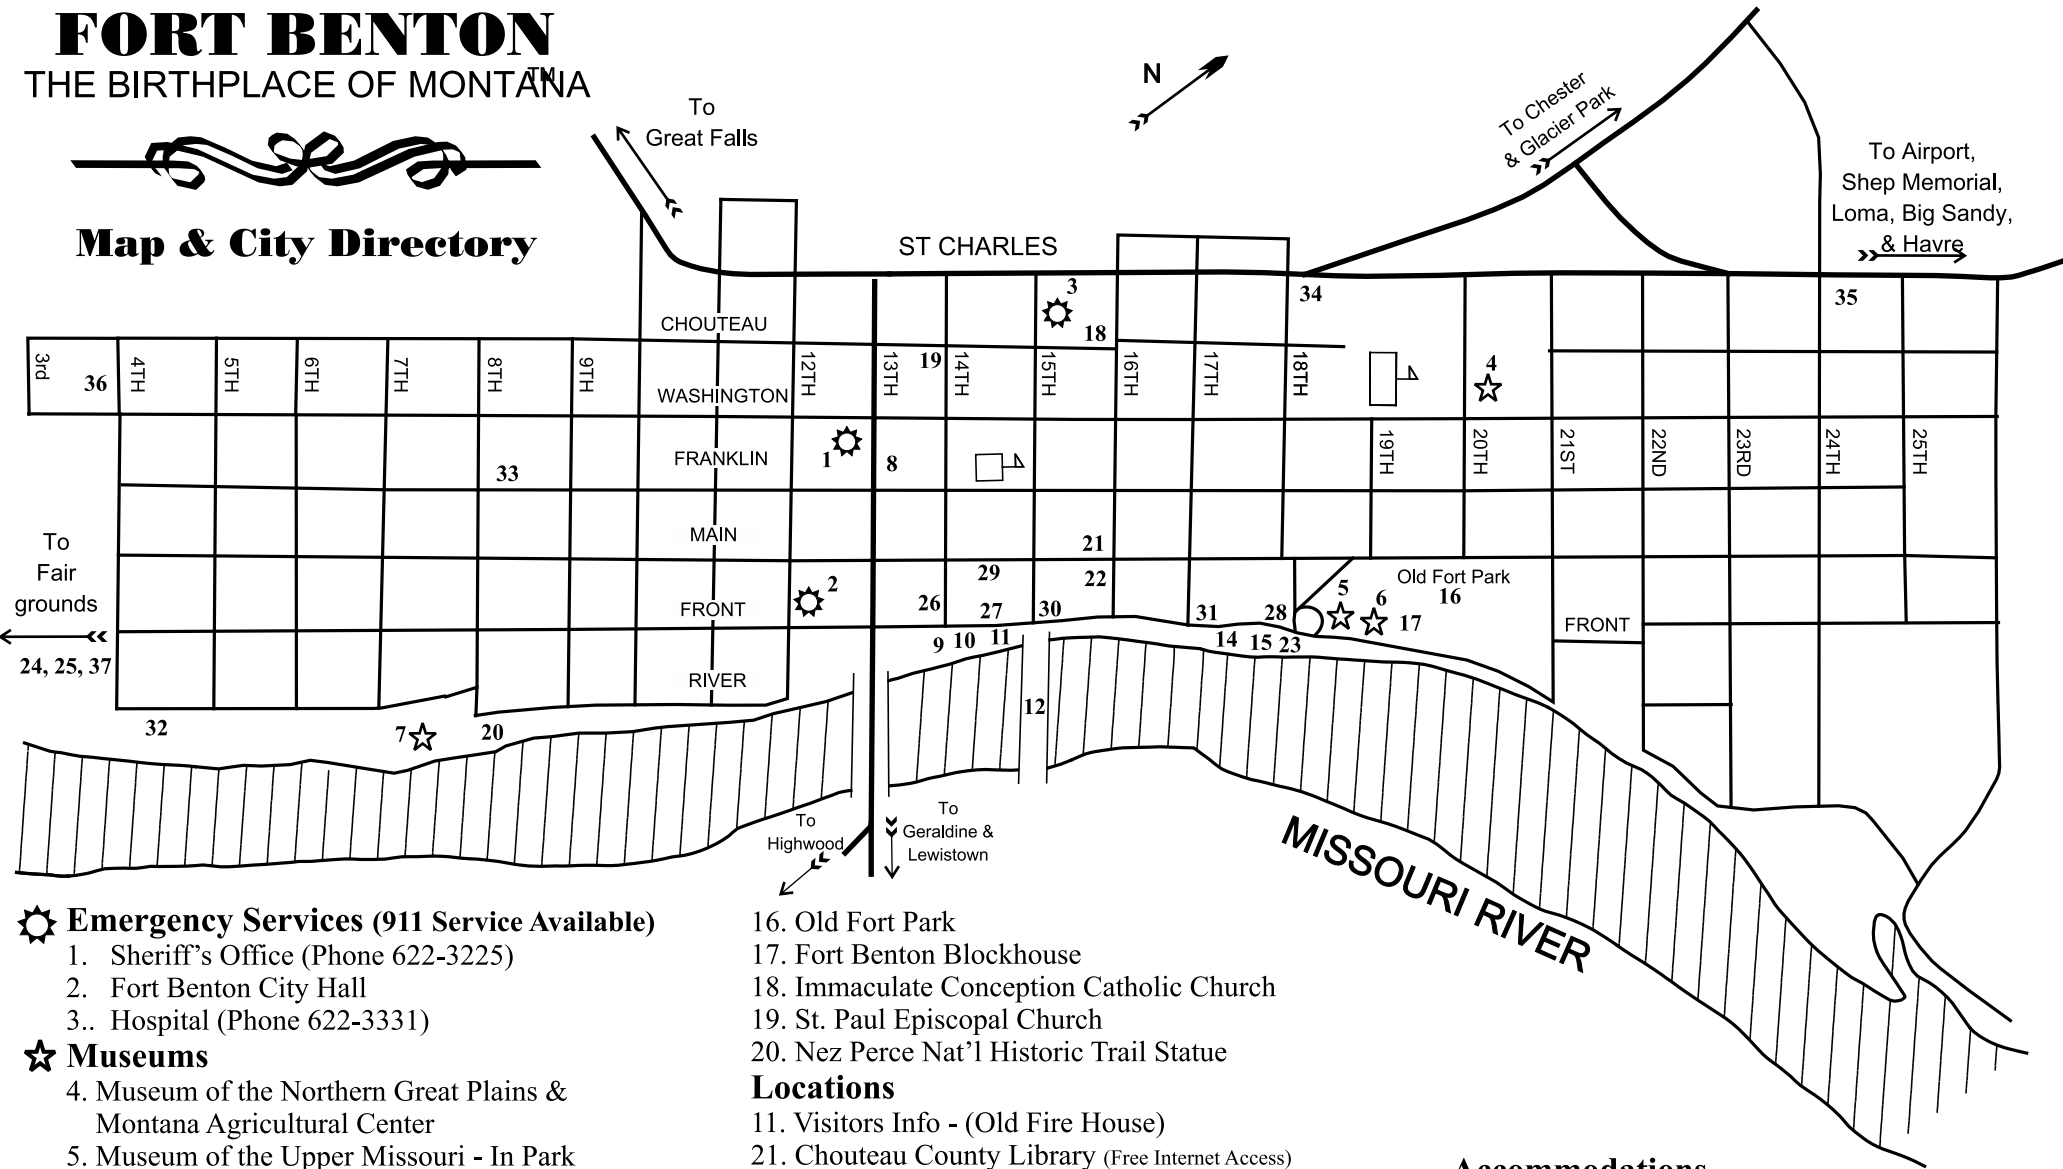

FORT BENTON

THE BIRTHPLACE OF MONTANA

Map & City Directory

☀ Emergency Services (911 Service Available)

1. Sheriff's Office (Phone 622-3225)
2. Fort Benton City Hall
- 3.. Hospital (Phone 622-3331)

★ Museums

8. Chouteau County Courthouse
9. Grand Union Hotel
10. Heroic Statue of Shep
11. Old Firehouse
12. Walking Bridge
13. I.G. Baker House
14. Keelboat "Mandan"
15. Lewis & Clark Memorial

16. Old Fort Park

Restaurants

9. The Union Grille - Grand Union Square
26. The Banque Club - 1318 Front
27. The Gilded Leaf - 1414 Front
28. The Freeze - 1722 Front
29. The Club House - 1411 Main
30. Wake Cup Coffee House - 1500 Front

Accommodations

9. Grand Union Hotel - Grand Union Square
31. Pioneer Lodge - 1700 Front
32. The River Guest House - 417 River Street
33. Emily's Vacation Cottage - 806 Franklin
34. Fort Motel- 1809 St. Charles
35. Benton RV Park - 2411 St. Charles
36. D&S RV Park - 316 Franklin
37. BLM Campgrounds (near Fairgrounds)